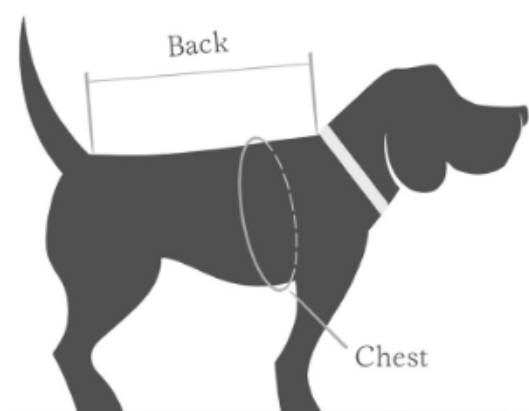

Dog Sweater Gotland

All sizes in cm.

* Weight in kg.

** Measure BACK LENGTH from the lower edge of the collar to the base of the tail (with the dog's head raised and the collar loosely worn).

*** Measure chest circumference at widest point.

SIZE	DOG WEIGHT*	BACK LENGTH**	CHEST MEASUREMENT***
1	1,5 - 3	28 - 32	40 - 44
2	2 - 5	31 - 36	43 - 48
3	4 - 6	35 - 41	47 - 52
4	5 - 8	40 - 46	51 - 56
5	7 - 11	45 - 51	55 - 61
6	9 - 14	50 - 56	60 - 67
7	12 - 17	55 - 61	65 - 73
8	16 - 23	60 - 66	70 - 80
9	21 - 29	64 - 70	74 - 86
10	27 - 35	68 - 74	78 - 90
11	32 - 40	72 - 78	84 - 99
12	39 - 45	76 - 82	88 - 104