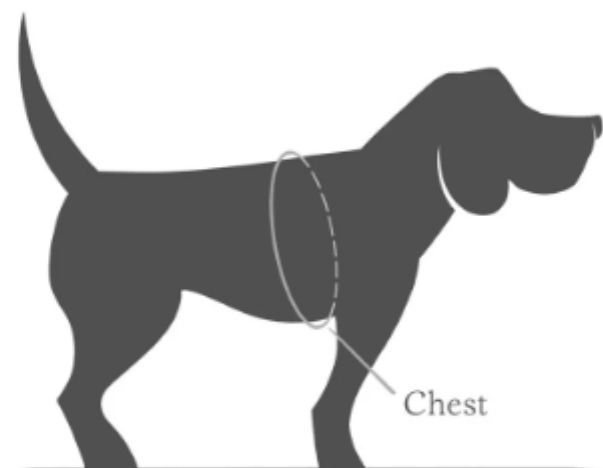

Dual Clip Dog Harness Madeira

All sizes in cm.

* Measure at the widest point of the chest circumference.

SIZE	NECK CIRCUMFERENCE	CHEST CIRCUMFERENCE*	WIDTH
XS	23 - 40	36 - 58	1,5
S	27 - 44	44 - 66	1,5
M	31 - 52	50 - 74	2,0
L	38 - 64	60 - 84	2,5
XL	44 - 70	66 - 92	3,0
XXL	50 - 76	72 - 104	3,0