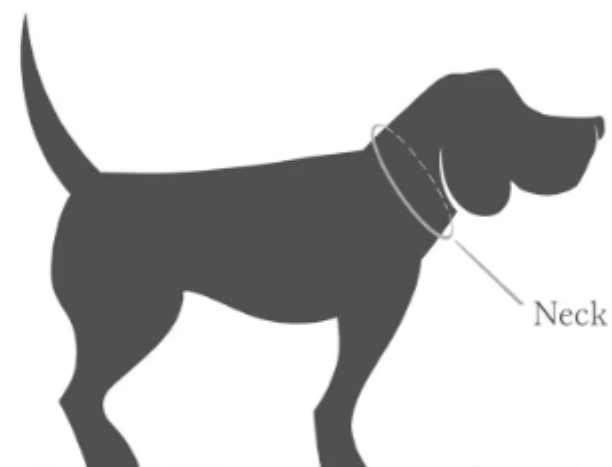

Dog Collar Madeira

All sizes in cm.

* Measure at the point where the collar is worn at the circumference of the neck.

SIZE	NECK SIZE*	COLLAR WIDTH
XS	22 - 28	1,5
S	27 - 33	1,5
M	32 - 38	2
L	35 - 43	2,5
XL	42 - 50	3