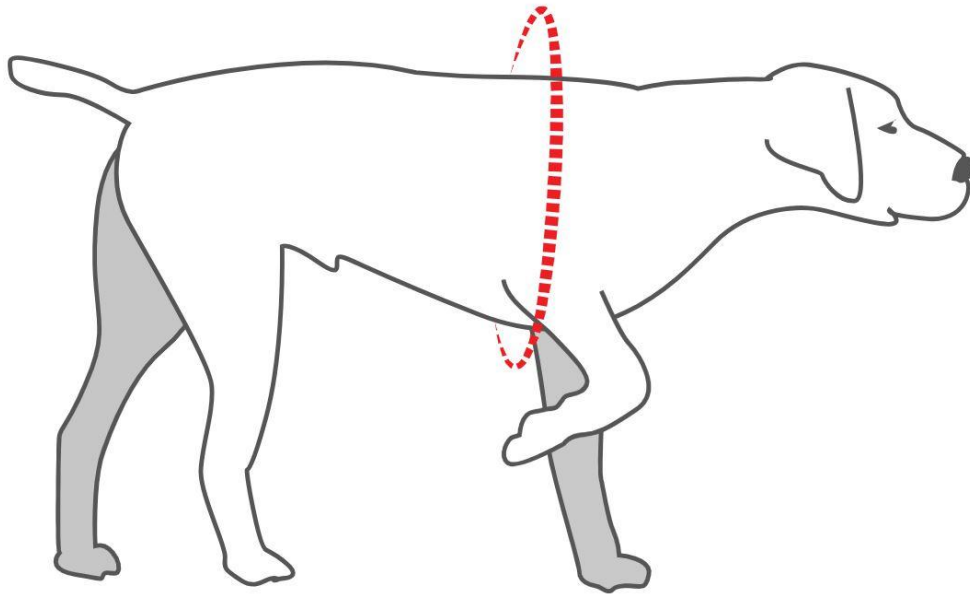

Dogtech Size Guide

Dogtech One, One Gen2, Retriever, GPS & HiVis:

Size: Circumference behind front legs

XS: 355-455 mm

S: 450-550 mm

SW: 550-650 mm *

M: 550-650 mm

L: 630-770 mm

XL: 730-830 mm

XXL: 830-950 mm

** Small Wide, for Beagle etc. Only Dogtech One Gen2*

Dogtech Neck:

Size: Circumference around neck

S: 26-30 cm

M: 30-40 cm

L: 40-50 cm

Dogtech Reflex:

One Size – Adjustable size with velcro

Dogtech Reflex GPS S Small:

20-25 cm – Circumference around neck