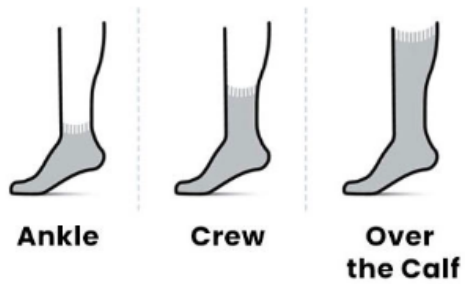

Kids Socks Size Chart

Size	US Shoe Size	Euro Shoe Size	UK Shoe Size
XS	6 - 8.5	22 - 25	5 - 7.5
Small	9 - 11.5	26 - 28	8 - 10.5
Medium	12 - 2.5	29 - 32	11 - 13.5
Large	3 - 6	33 - 36	1 - 4.5
XL	6.5 - 8	37 - 40	5 - 6.5

Kids' Sock Height Guide