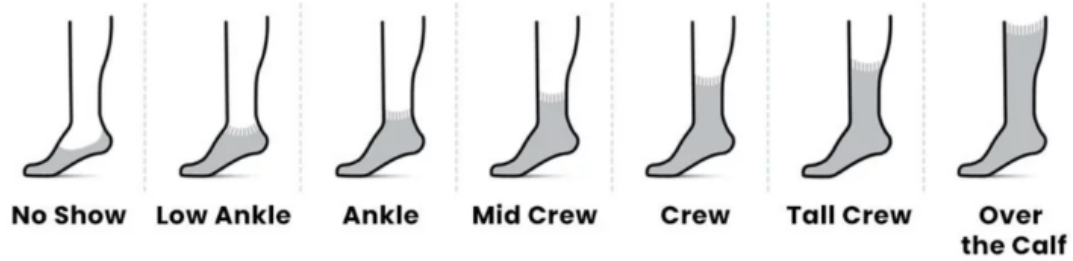

Smartwool Socks

Size	US Men	US Women	Euro	UK
Small	3-5.5	4-6.5	34-37	2-4.5
Medium	6-8.5	7-9.5	38-41	5-7.5
Large	9-11.5	10-12.5	42-45	8-10.5
XL	12-14.5	N/A	46-49	11-13.5

Sock Height Guide

Sock Cushion Guide