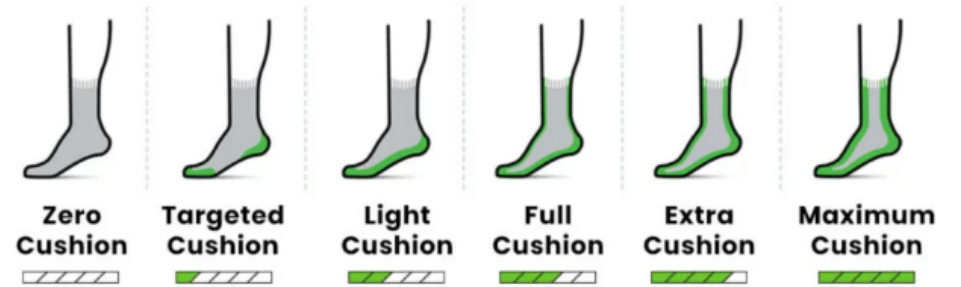

Smartwool Socks

Size	US Men	US Women	Euro	UK
Small	3-5.5	4-6.5	34-37	2-4.5
Medium	6-8.5	7-9.5	38-41	5-7.5
Large	9-11.5	10-12.5	42-45	8-10.5
XL	12-14.5	N/A	46-49	11-13.5

Sock Height Guide

Sock Cushion Guide